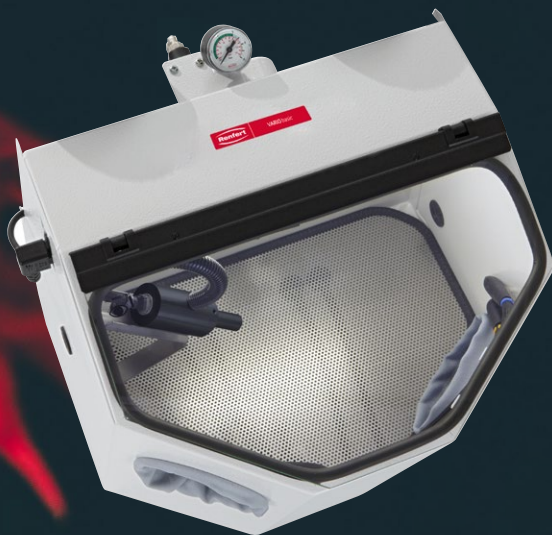

Renfert

making work easy

The autumn highlights

Basic master Fine sandblasting unit

25–70 µm / 70–250 µm
Art. No. 2948 2025

-20%

-20%

Basic classic Fine sandblasting unit

25–70 µm / 70–250 µm
Art. No. 2947 2025

Vario basic Recyclable and fine sandblasting unit

Basic unit without tanks
Art. No. 2960 0005

-20%

Offer valid from 01/09 – 30/09/2022

Applies only to participating dealers. Subject to change. Errors and misprints excepted. Available while supplies last.

Renfert

making work easy

The autumn highlights

-20%

SILENT TS

Single workbench
extraction

Art. No. 29210050

Vortex compact 3L

with metal sleeve,
1000 pieces
Art. No. 3282000

Bi-V-Pin

Model pin

with plastic sleeve,
1000 pieces
Art. No. 3292000

-10%

The multi- purpose one

Super glue

6 x 10 g
Art. No. 17330100