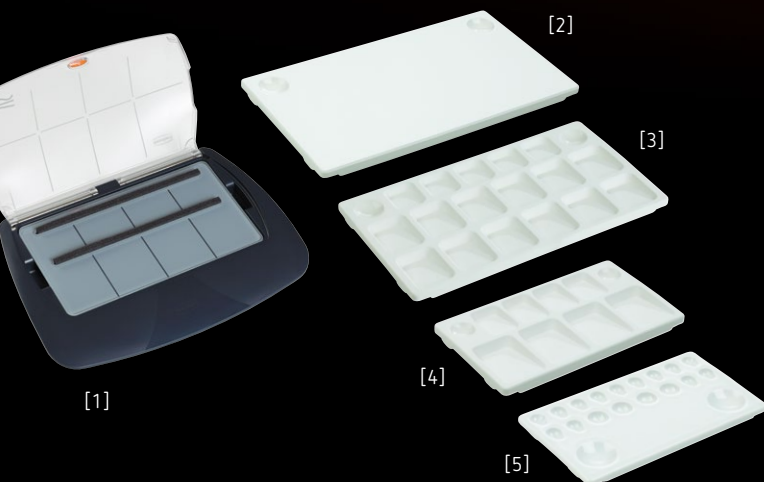

Bionic hair brushes + lay:art mixing trays = a perfect team

NEW

Kolinsky evo Bionic hair brush

Original size brush tips

[1] Kolinsky evo size 1/0	2 pieces	1724 3110	255,-
[2] Kolinsky evo size 1	2 pieces	1724 3001	280,-
[3] Kolinsky evo size 2	2 pieces	1724 3002	365,-
[4] Kolinsky evo size 4	2 pieces	1724 3004	450,-
[5] Kolinsky evo size 6	2 pieces	1724 3006	577,-
[6] Kolinsky evo size 8	2 pieces	1724 3008	679,-
Kolinsky evo set	with 6 brush sizes (1, 2, 4, 6, 8, 1/0)	1724 3000	1 020,-

NEW

Genius evo Bionic hair brush

Original size brush tips

[1] Genius evo size 2	1 piece	1724 2002	365,-
[2] Genius evo size 4	1 piece	1724 2004	441,-
[3] Genius evo size 6	1 piece	1724 2006	508,-
[4] Genius evo size 8	1 piece	1724 2008	620,-
Genius evo set	with 4 brush sizes (2, 4, 6, 8)	1724 2000	1 342,-